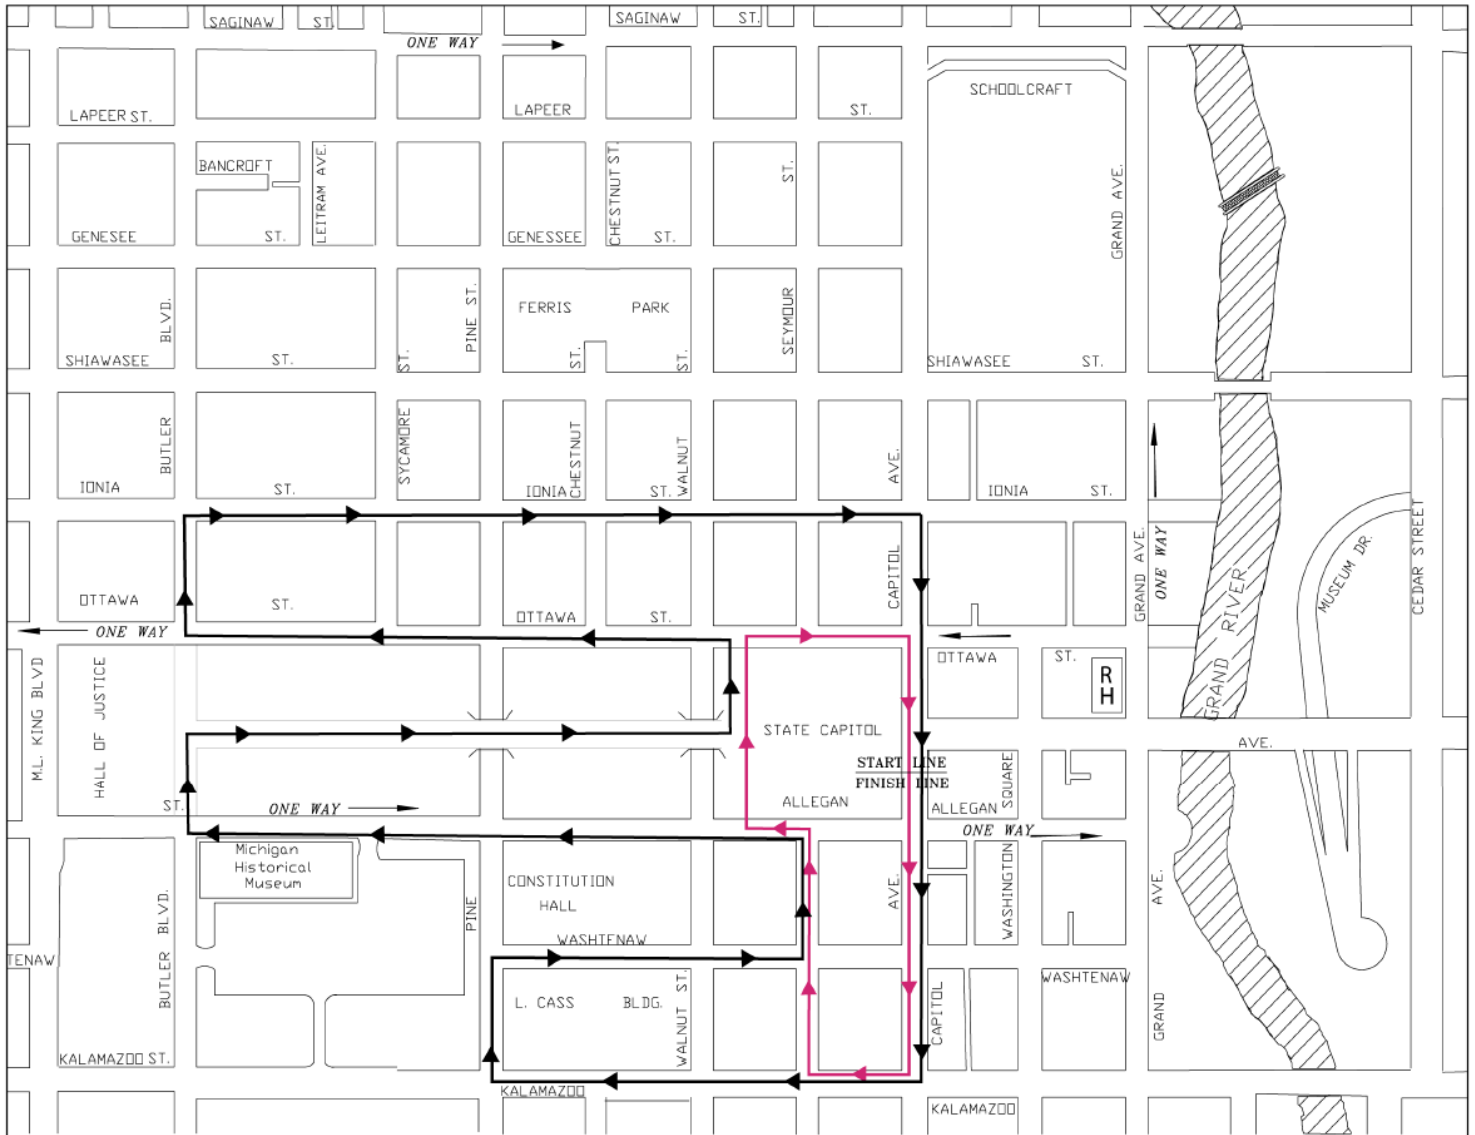

# 2010 Komen Mid-Michigan Race for the Cure Course Map

 1 Mile Walk Course  
 5K Course