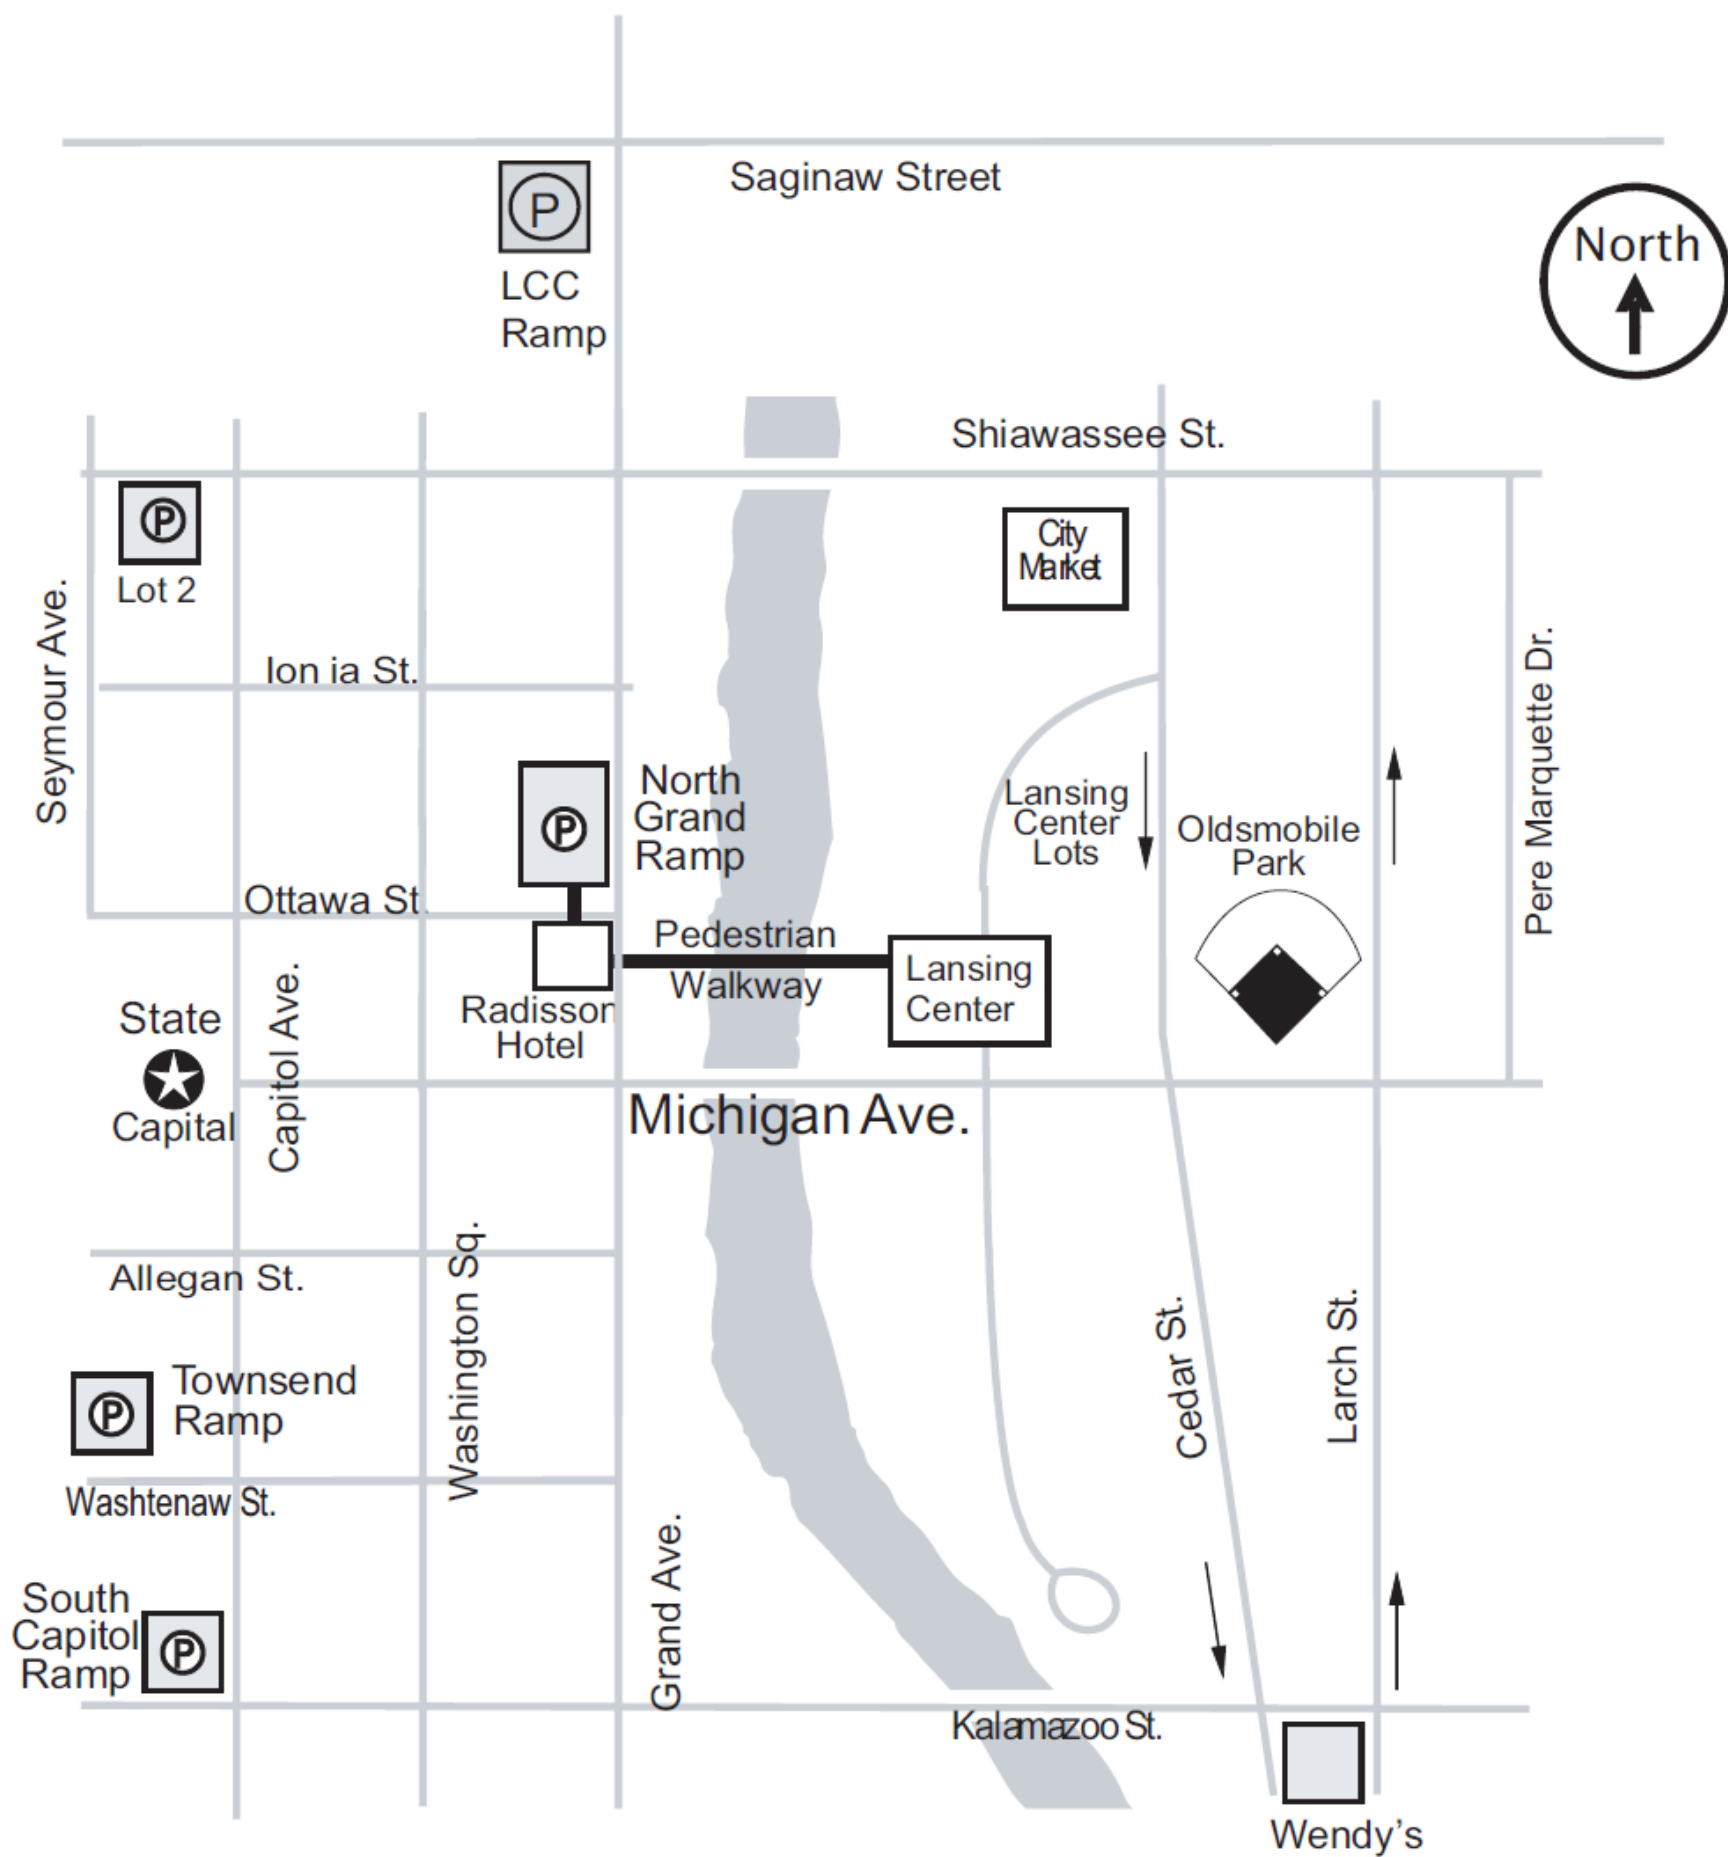

2010 Komen Mid-Michigan Race for the Cure Parking Map

The South Capitol ramp, Townsend ramp & Lot 2 are free on the weekends.

The North Grand ramp is \$5 per entry/exit on the weekends.

On Street Parking is FREE on the weekends.

Lansing Community College (LCC) ramp is open and free.